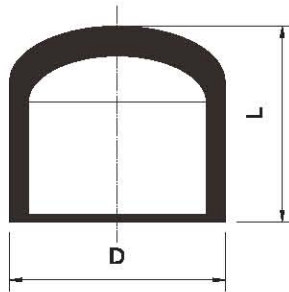

UPVC / CPVC PIPE FITTING VALVE

CAP

(Soc)
管帽
(ANSI SCH80)

單位 (unit) : inch

Size	D	L	UPVC code no.	CPVC code no.
1/2	1-3/16	1-1/4	11-CP4-08-0015	41-CP4-08-0015
3/4	1-3/8	1-13/32	11-CP4-08-0020	41-CP4-08-0020
1	1-11/16	1-21/32	11-CP4-08-0025	41-CP4-08-0025
1-1/4	2-7/32	1-7/8	11-CP4-08-0032	41-CP4-08-0032
1-1/2	2-5/16	2-1/16	11-CP4-08-0040	41-CP4-08-0040
2	3-1/32	2-7/16	11-CP4-08-0050	41-CP4-08-0050
2-1/2	3-9/16	2-9/16	11-CP4-08-0065	41-CP4-08-0065
3	4-9/32	3	11-CP4-08-0080	41-CP4-08-0080
4	5-13/32	3-15/32	11-CP4-08-0100	41-CP4-08-0100
6	7-9/16	4-23/32	11-CP4-08-0150	41-CP4-08-0150
8	9-9/16	6-7/32	11-CP4-08-0200	41-CP4-08-0200
10	12-5/16	8-3/16	11-CP4-08-0250	41-CP4-08-0250
12	14-3/8	9-17/32	11-CP4-08-0300	41-CP4-08-0300
* 14	15-1/2	7-3/8	11-CP4-08-0350	41-CP4-08-0350
* 16	17-23/32	8-1/2	11-CP4-08-0400	41-CP4-08-0400
* 18	20	9-1/4	11-CP4-08-0450	41-CP4-08-0450
* 20	22-1/8	14	11-CP4-08-0500	41-CP4-08-0500
* 24	26-41/64	18	11-CP4-08-0600	41-CP4-08-0600