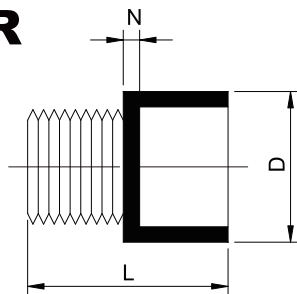

UPVC / CPVC PIPE FITTING VALVE

FEMALE ADAPTER

(SocxFipt)

內牙閥接頭
(ANSI SCH80)

單位 (unit) : inch

Size	D	I	L	UPVC code no.	CPVC code no.
1/2	1-3/16	7/8	1-25/32	11-FD3-08-0015	41-FD3-08-0015
3/4	1-3/8	1	1-57/64	11-FD3-08-0020	41-FD3-08-0020
1	1-47/64	1-7/64	2-15/64	11-FD3-08-0025	41-FD3-08-0025
1-1/4	2-3/16	1-1/4	2-3/8	11-FD3-08-0032	41-FD3-08-0032
1-1/2	2-5/16	1-3/8	2-1/2	11-FD3-08-0040	41-FD3-08-0040
2	3	1-1/2	2-11/16	11-FD3-08-0050	41-FD3-08-0050
2-1/2	3-1/2	1-3/4	3-17/32	11-FD3-08-0065	41-FD3-08-0065
3	4-5/32	1-7/8	3-27/32	11-FD3-08-0080	41-FD3-08-0080
4	5-13/64	2-1/4	4-11/32	11-FD3-08-0100	41-FD3-08-0100

MALE ADAPTER

(MiptxSoc)

外牙閥接頭
(ANSI SCH80)

單位 (unit) : inch

Size	D	N	L	UPVC code no.	CPVC code no.
1/2	1-19/64	1/4	1-7/8	11-MD3-08-0015	41-MD3-08-0015
3/4	1-3/8	9/32	2-3/32	11-MD3-08-0020	41-MD3-08-0020
1	1-47/64	17/64	2-3/8	11-MD3-08-0025	41-MD3-08-0025
1-1/4	2-7/64	17/64	2-1/2	11-MD3-08-0032	41-MD3-08-0032
1-1/2	2-3/8	19/64	2-11/16	11-MD3-08-0040	41-MD3-08-0040
2	2-7/8	5/16	2-7/8	11-MD3-08-0050	41-MD3-08-0050
2-1/2	3-33/64	5/16	3-11/16	11-MD3-08-0065	41-MD3-08-0065
3	4-11/64	3/8	3-15/16	11-MD3-08-0080	41-MD3-08-0080
4	5-13/64	7/16	4-27/64	11-MD3-08-0100	41-MD3-08-0100