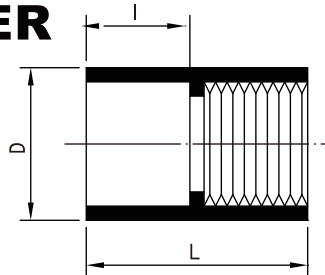

UPVC / CPVC PIPE FITTING VALVE

FEMALE ADAPTER

(SocxFipt)

內牙閥接頭
(ANSI SCH80)

單位 (unit) : inch

Size	D	I	L	UPVC code no.	CPVC code no.
1/2	1-3/16	7/8	1-25/32	11-FD3-08-0015	41-FD3-08-0015
3/4	1-3/8	1	1-57/64	11-FD3-08-0020	41-FD3-08-0020
1	1-47/64	1-7/64	2-15/64	11-FD3-08-0025	41-FD3-08-0025
1-1/4	2-3/16	1-1/4	2-3/8	11-FD3-08-0032	41-FD3-08-0032
1-1/2	2-5/16	1-3/8	2-1/2	11-FD3-08-0040	41-FD3-08-0040
2	3	1-1/2	2-11/16	11-FD3-08-0050	41-FD3-08-0050
2-1/2	3-1/2	1-3/4	3-17/32	11-FD3-08-0065	41-FD3-08-0065
3	4-5/32	1-7/8	3-27/32	11-FD3-08-0080	41-FD3-08-0080
4	5-13/64	2-1/4	4-11/32	11-FD3-08-0100	41-FD3-08-0100

MALE ADAPTER

(MiptxSoc)

外牙閥接頭
(ANSI SCH80)

單位 (unit) : inch

Size	D	N	L	UPVC code no.	CPVC code no.
1/2	1-19/64	1/4	1-7/8	11-MD3-08-0015	41-MD3-08-0015
3/4	1-3/8	9/32	2-3/32	11-MD3-08-0020	41-MD3-08-0020
1	1-47/64	17/64	2-3/8	11-MD3-08-0025	41-MD3-08-0025
1-1/4	2-7/64	17/64	2-1/2	11-MD3-08-0032	41-MD3-08-0032
1-1/2	2-3/8	19/64	2-11/16	11-MD3-08-0040	41-MD3-08-0040
2	2-7/8	5/16	2-7/8	11-MD3-08-0050	41-MD3-08-0050
2-1/2	3-33/64	5/16	3-11/16	11-MD3-08-0065	41-MD3-08-0065
3	4-11/64	3/8	3-15/16	11-MD3-08-0080	41-MD3-08-0080
4	5-13/64	7/16	4-27/64	11-MD3-08-0100	41-MD3-08-0100